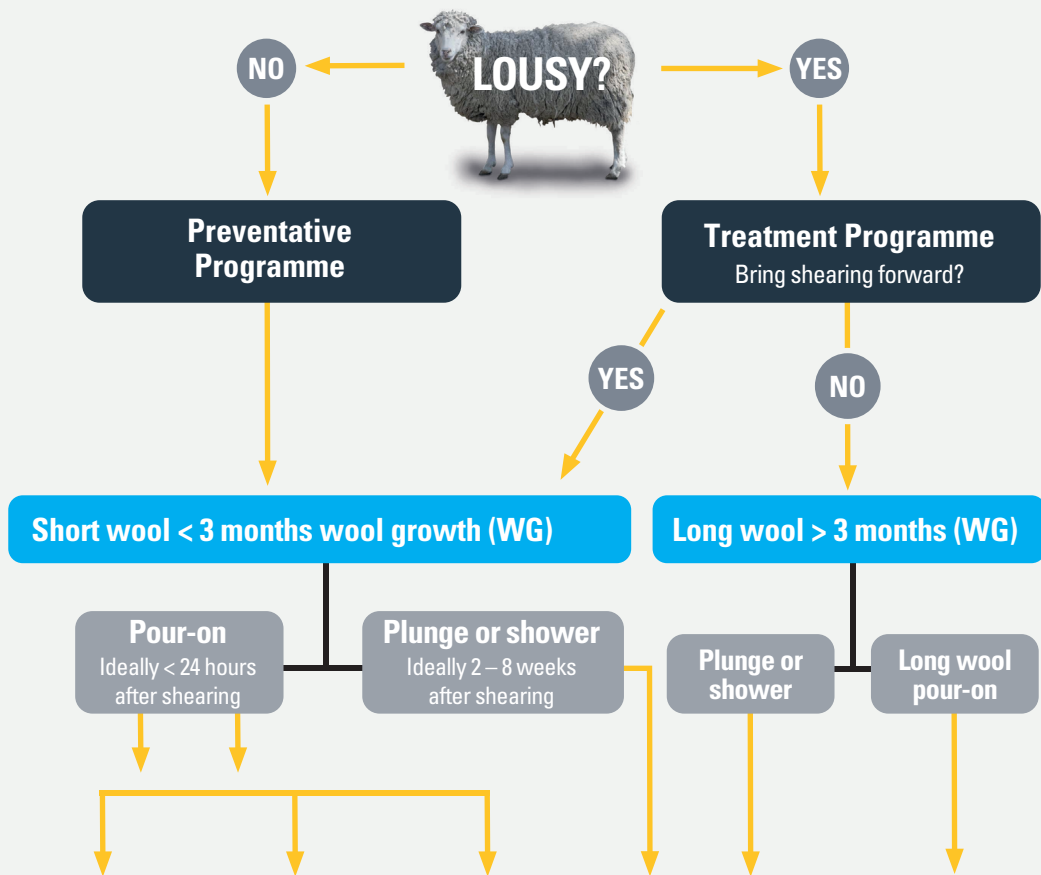

LICE SOLUTIONS FLOWCHART

VANQUISH®

MAGNUM®

Water-based IGR,
safer and user-friendly

WIPE-OUT®

**ZENITH®
CONCENTRATE**

Water-based IGR,
safer and user-friendly

VANQUISH®